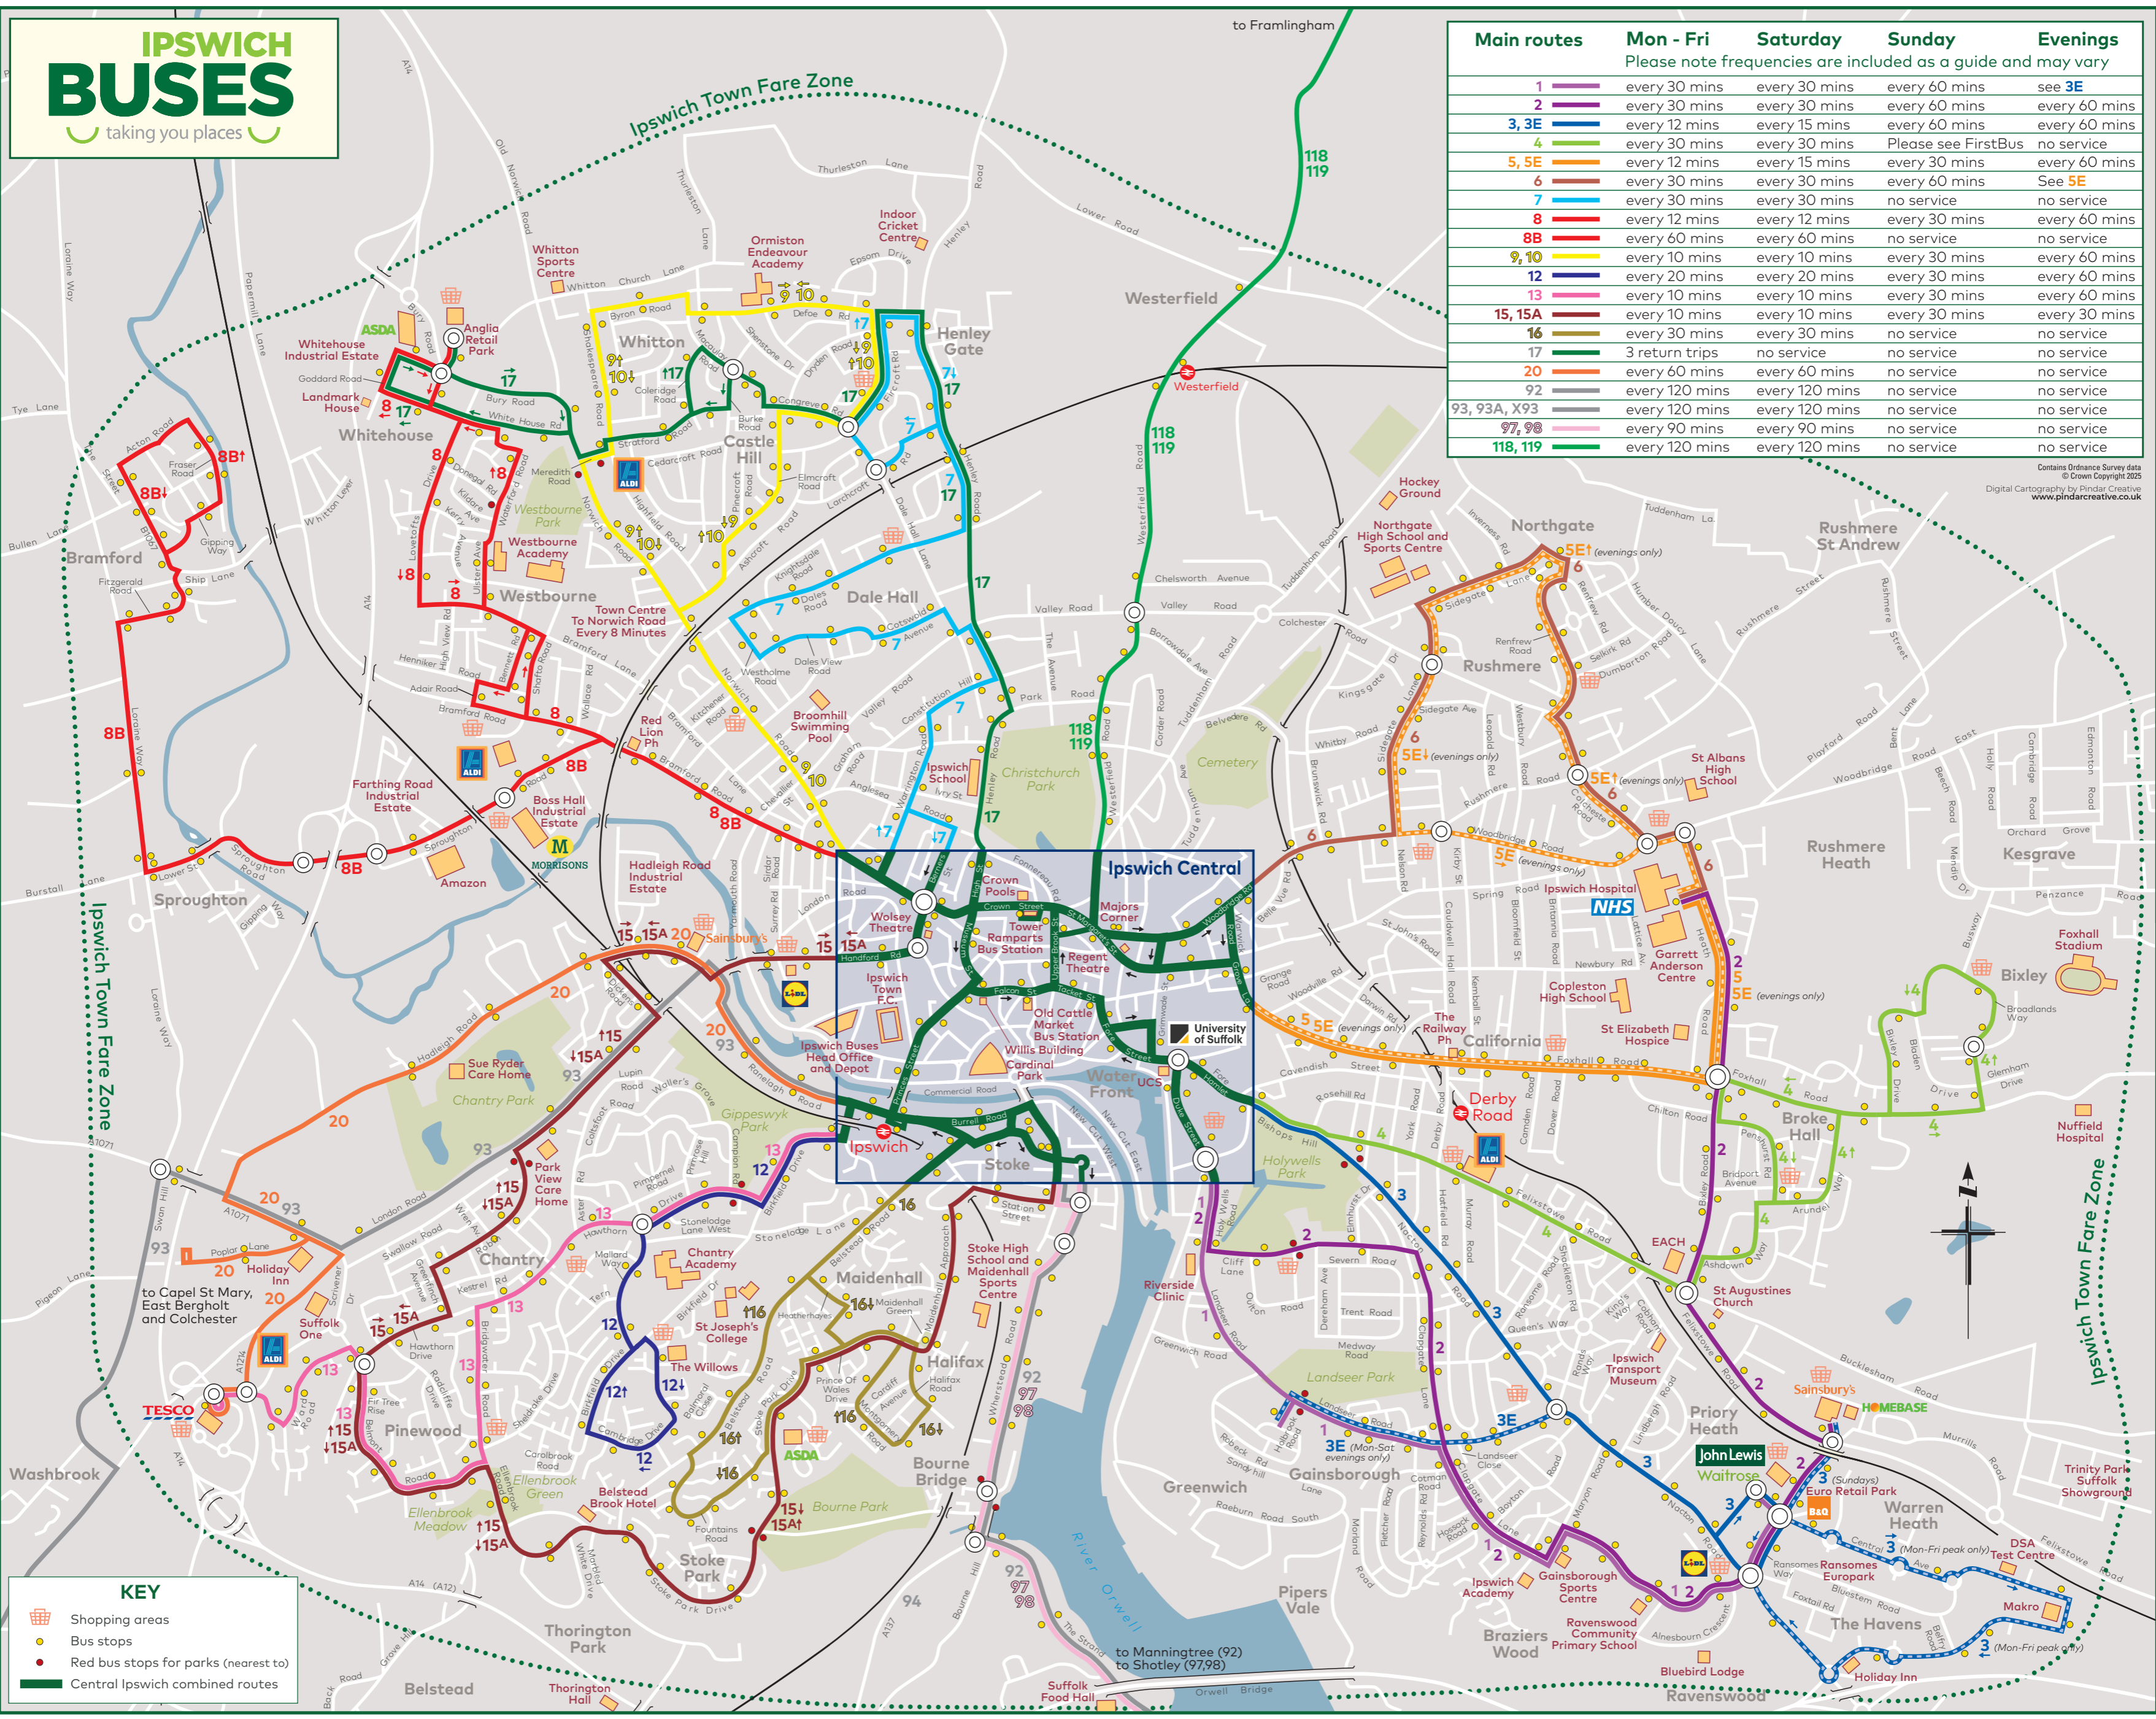

IPSWICH BUSES

taking you places

Main routes	Mon - Fri	Saturday	Sunday	Evenings
1	every 30 mins	every 30 mins	every 60 mins	see 3E
2	every 30 mins	every 30 mins	every 60 mins	every 60 mins
3, 3E	every 12 mins	every 15 mins	every 60 mins	every 60 mins
4	every 30 mins	every 30 mins	Please see FirstBus	no service
5, 5E	every 12 mins	every 15 mins	every 30 mins	every 60 mins
6	every 30 mins	every 30 mins	every 60 mins	See 5E
7	every 30 mins	every 30 mins	no service	no service
8	every 12 mins	every 12 mins	every 30 mins	every 60 mins
8B	every 60 mins	every 60 mins	no service	no service
9, 10	every 10 mins	every 10 mins	every 30 mins	every 60 mins
12	every 20 mins	every 20 mins	every 30 mins	every 60 mins
13	every 10 mins	every 10 mins	every 30 mins	every 60 mins
15, 15A	every 10 mins	every 10 mins	every 30 mins	every 30 mins
16	every 30 mins	every 30 mins	no service	no service
17	3 return trips	no service	no service	no service
20	every 60 mins	every 60 mins	no service	no service
92	every 120 mins	every 120 mins	no service	no service
93, 93A, X93	every 120 mins	every 120 mins	no service	no service
97, 98	every 90 mins	every 90 mins	no service	no service
118, 119	every 120 mins	every 120 mins	no service	no service

Contains Ordnance Survey data
 © Crown Copyright 2025
 Digital Cartography by Pindar Creative
www.pindarcreative.co.uk

KEY

- Shopping areas
- Bus stops
- Red bus stops for parks (nearest to)
- Central Ipswich combined routes